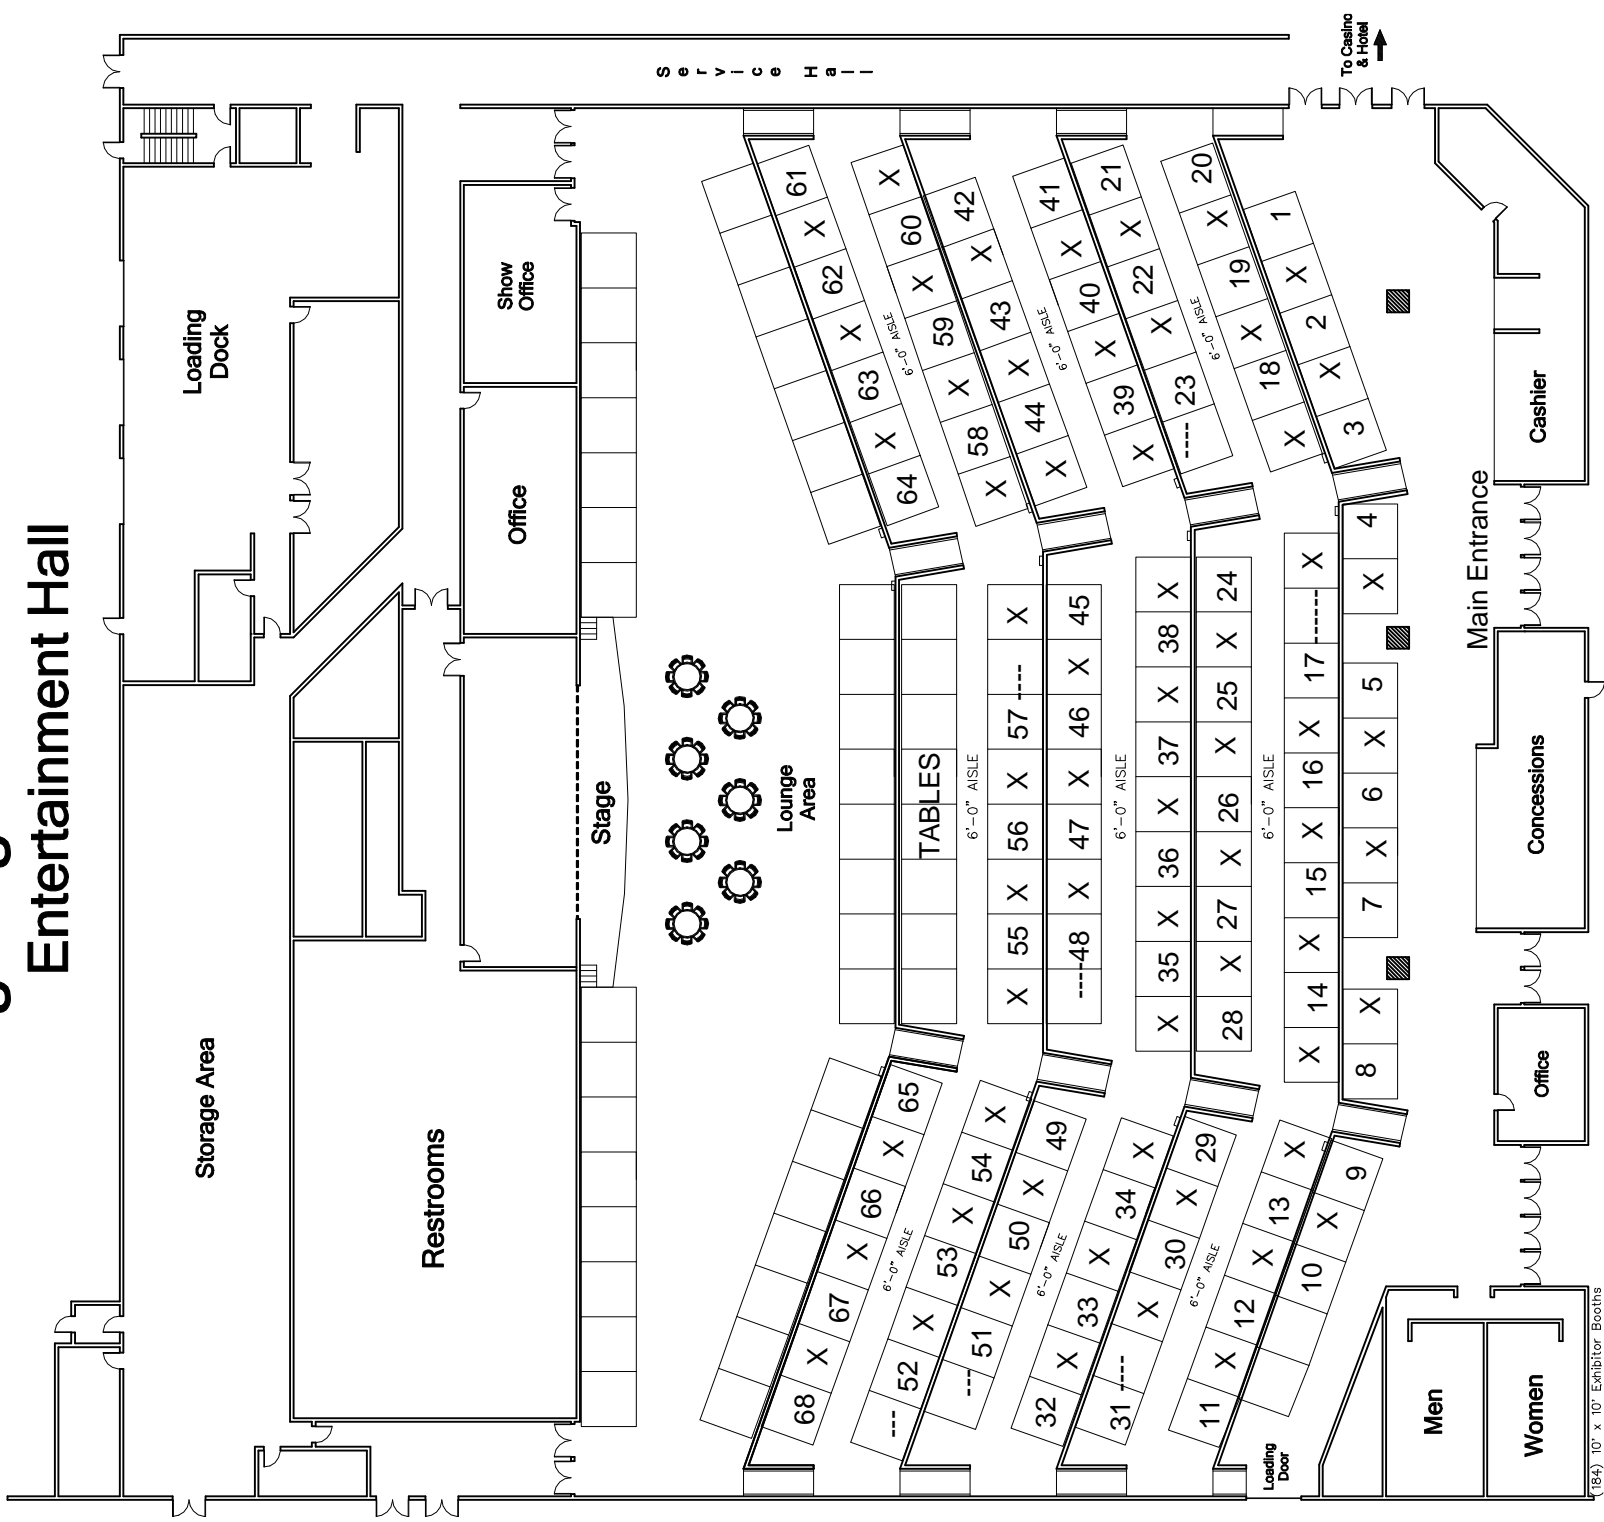

Soaring Eagle Hotel & Casino Entertainment Hall

(184) 10' x 10' Exhibitor Booths